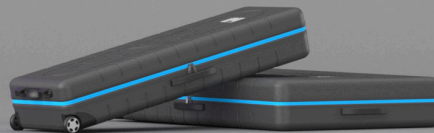

Powered by **DIGIUP**