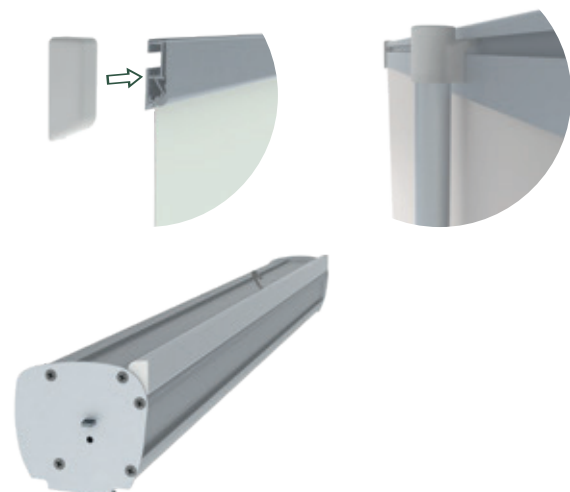

information for data preparation: www.best-systems.com/en/data-preparation

roll screen 800