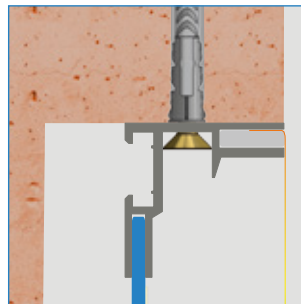

– *thinnest full-face LED frame in the world*

- *frame profile available in 2 depths - 35 and 65 mm*
- *full-area, homogeneous illumination thanks to high quality LED technology with specially adapted lens shape*
- *modern LED technology - energy saving*
- *luminance approx. 45 watt/m², 7000 lm, 1600 cd/m², colour temperature 6500 kelvin*
- *costom sizes available*
- *inset wall mounting optional*

Profildesign mf-35 / profile design mf-35

Zubehör / accessories

Eckverbinder /
corner connector

gerader Verbinder /
straight connector

LED Module /
LED lights

Dimmer / dimmer

Profile in diversen
Farben erhältlich /
profiles in various
colours available

■ Wantmontage / wall mounting

■ Laibung / inset into wall

Profildesign mf-65 / profile design mf-65