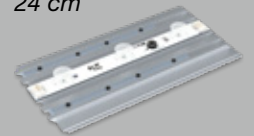

– modular light box display in ABS hardcase

- 1 system - 4 sizes
- depth only 120 mm
- easy installation thanks to plug & play lighting technology
- unique rigid frame design – holds the fabric panel tight for a flat panel with even lighting
- ABS hardcase WxHxD 39x30x116 cm with special foam lining, wheels and handle
- approx. 29 kg transport weight

Profildesign / profile design

Zubehör / accessories

Eckverbinder 90° /
corner connector 90°

gerade Verbinder /
straight connector

LED Module /
LED lights

Systemverlängerung
24 cm /
system extension
24 cm

Profile in diversen
Farben erhältlich /
profiles in various
colours available