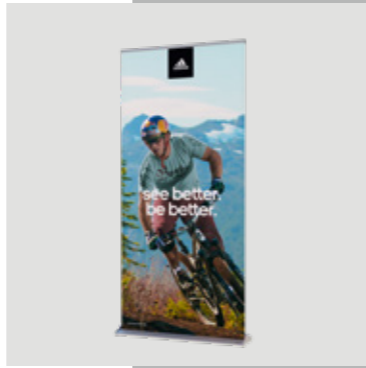

rollScreen_classic

www.multiframe.at
www.best-systems.com
www.penguin.at
www.penguinjapan.com
www.penguinamerica.com

best systems gmbh
rudolf waisenhorn-gasse 13
1230 wien / vienna - austria
tel: +43 1 8654082
office@best-systems.com
www.best-systems.com

rollScreen_classic

**best
systems**

roll up