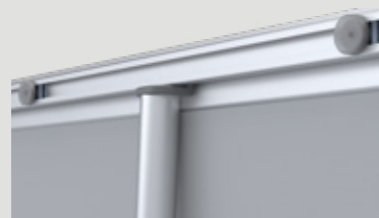

Systemdetails / system details